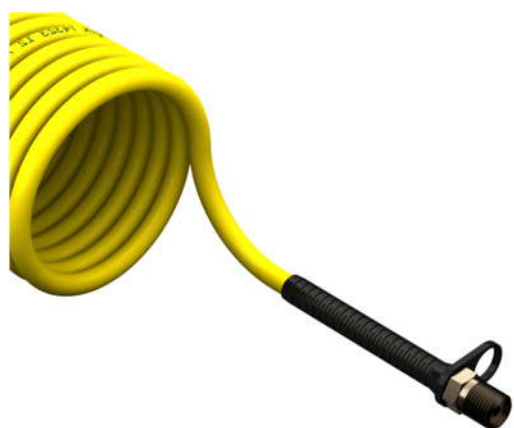

SECTION

7

AIR - ELECTRICAL - E.B.S - A.B.S COILS ADAPTORS - SOCKETS - PLUGS

Handwriting practice area consisting of multiple horizontal blue lines.

Manufactured from heat and light stabilised Type 12 Nylon to precise tolerances in accordance with DIN 74323, DIN 73378 & DIN 74324.

High resistance to moisture absorption.

Resistant to a wide range of chemicals.

Emergency Trailer Lines = Red

Service Trailer Lines = Yellow

Auxiliary Trailer Lines = Blue

Part Ref	Coils	Working Length	Mandrel	Thread Size
----------	-------	----------------	---------	-------------

RED COILS

ABC168R	16 Turn	3.6 Metre	90 mm	1/2" BSP
ABC228R	22 Turn	4.9 Metre	90 mm	1/2" BSP
ABC328R	32 Turn	11.3 Metre	130 mm	1/2" BSP
ABC1616R	16 Turn	3.6 Metre	90 mm	M16 x 1.5
ABC2216R	22 Turn	4.9 Metre	90 mm	M16 x 1.5
ABC3216R	32 Turn	11.3 Metre	130 mm	M16 x 1.5
ABC1622R	16 Turn	3.6 Metre	90 mm	M22 x 1.5
ABC2222R	22 Turn	4.9 Metre	90 mm	M22 x 1.5
ABC3222R	32 Turn	11.3 Metre	130 mm	M22 x 1.5
ABC1618R	16 Turn	3.6 Metre	90 mm	F18 x 1.5
ABC2218R	22 Turn	4.9 Metre	90 mm	F18 x 1.5
ABC3218R	32 Turn	11.3 Metre	130 mm	F18 x 1.5

YELLOW COILS

ABC168Y	16 Turn	3.6 Metre	90 mm	1/2" BSP
ABC228Y	22 Turn	4.9 Metre	90 mm	1/2" BSP
ABC328Y	32 Turn	11.3 Metre	130 mm	1/2" BSP
ABC1616Y	16 Turn	3.6 Metre	90 mm	M16 x 1.5
ABC2216Y	22 Turn	4.9 Metre	90 mm	M16 x 1.5
ABC3216Y	32 Turn	11.3 Metre	130 mm	M16 x 1.5
ABC1622Y	16 Turn	3.6 Metre	90 mm	M22 x 1.5
ABC2222Y	22 Turn	4.9 Metre	90 mm	M22 x 1.5
ABC3222Y	32 Turn	11.3 Metre	130 mm	M22 x 1.5
ABC1618Y	16 Turn	3.6 Metre	90 mm	F18 x 1.5
ABC2218Y	22 Turn	4.9 Metre	90 mm	F18 x 1.5
ABC3218Y	32 Turn	11.3 Metre	130 mm	F18 x 1.5