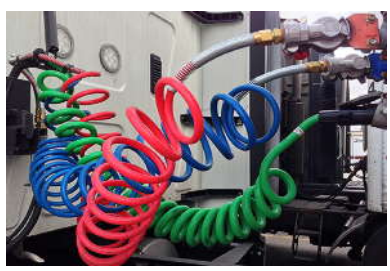

SECTION

7

AIR - ELECTRICAL - E.B.S - A.B.S COILS ADAPTORS - SOCKETS - PLUGS

Handwriting practice area consisting of multiple horizontal blue lines.

Manufactured from heat and light stabilised Type 12 Nylon to precise tolerances in accordance with DIN 74323, DIN 73378 & DIN 74324.

High resistance to moisture absorption.

Resistant to a wide range of chemicals.

Emergency Trailer Lines = Red

Service Trailer Lines = Yellow

Auxiliary Trailer Lines = Blue

Part Ref	Coils	Working Length	Mandrel	Thread Size
----------	-------	----------------	---------	-------------